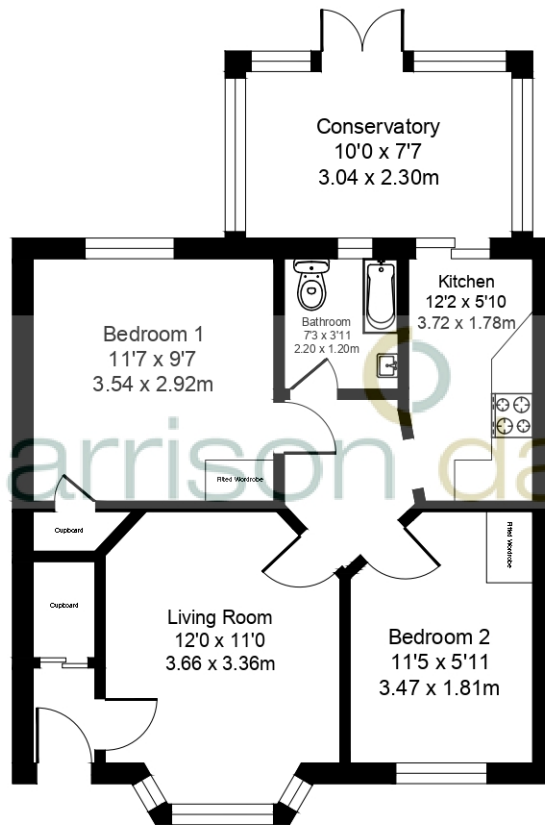

Total Area Approx. 65.17 sq meters (701.53 sq feet)